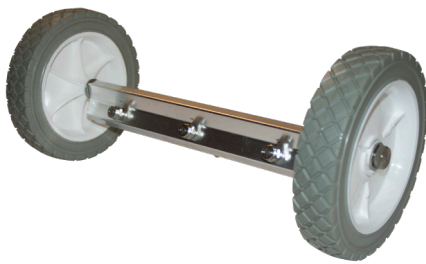

1. **1x HP-GP2100505**
   3-nozzle wall crawler with 12inch / 300mm spraying width – a heavy duty aluminium manifold with non-marking wheels allows the operator to glide up and down the surface for quick and effective cleaning.